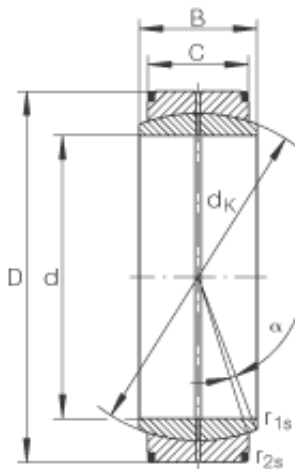

EYA Bearing Roller Industry Co.,Ltd

INA GE500-DO plain bearings

Bearing No. GE500-DO

Size	500x670x230 mm
Bore Diameter	500 mm
Outer Diameter	670 mm
Width	230 mm
C	195 mm
$D_{a \min}$	557 mm
$d_{a \max}$	537,8 mm
d_K	585 mm
$r_{1s \min}$	2 mm
$r_{2s \min}$	5 mm
alf (°)	3,6
Weight (kg)	244
C_r (N)	10200000
C_{0r} (N)	51200000

GE500-DO Bearing 2D drawings and 3D CAD models