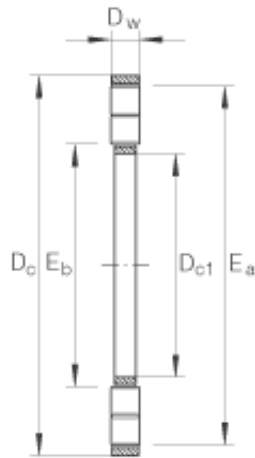

EYA Bearing Roller Industry Co.,Ltd

INA K89420-M thrust roller bearings

Bearing No. K89420-M

Size	100x210x22 mm
Bore Diameter	100 mm
Outer Diameter	210 mm
Width	22 mm
D_{c1}	100 mm
D_c	210 mm
D_w	22 mm
E_a	205 mm
E_b	111 mm
m	3,92 kg / Weight
C_a	850000 N / Dynamic load rating (axial)
C_{0a}	2850000 N / Static load rating (axial)
C_{ua}	280000 N / Fatigue limit load
n_G	1830 1/min / Limiting speed
n_B	720 1/min / Reference speed
	GS89420 / Allocated housing locating washer
Category	Bearings
Inventory	0.0
Manufacturer Name	SCHAEFFLER GROUP
Minimum Buy Quantity	N/A
Weight / Kilogram	3.92
Product Group	B04144

K89420-M Bearing 2D drawings and 3D CAD models