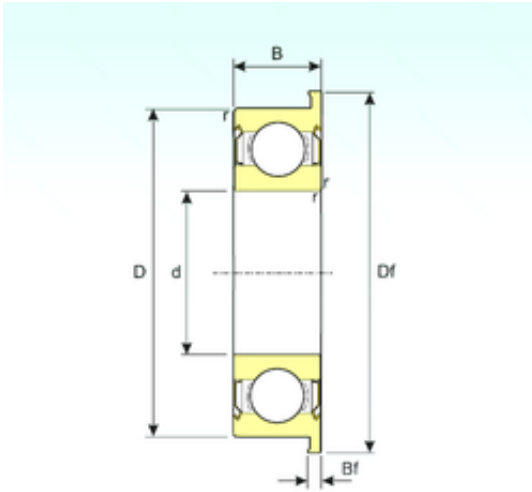

EYA Bearing Roller Industry Co.,Ltd

F6901ZZ Bearing 2D drawings and 3D CAD models

ISB F6901ZZ deep groove ball bearings

Bearing No. F6901ZZ

Size	12x24x6 mm
Bore Diameter	12 mm
Outer Diameter	24 mm
Width	6 mm
d	12 mm
D	24 mm
B	6 mm
C	6 mm
Bf	1,5 mm
Df	26,5 mm
r min.	0,3 mm
Basic dynamic load rating (C)	2,88 kN