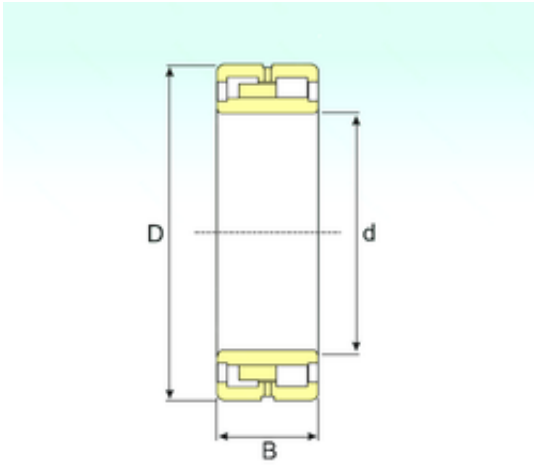

## EYA Bearing Roller Industry Co.,Ltd

NNU 4136 M/W33 Bearing 2D drawings and 3D CAD models

### ISB NNU 4136 M/W33 cylindrical roller bearings

Bearing No. NNU 4136 M/W33

Size	180x300x118 mm
Bore Diameter	180 mm
Outer Diameter	300 mm
Width	118 mm
d	180 mm
D	300 mm
B	118 mm
C	118 mm
Weight	32,5 Kg
Basic dynamic load rating (C)	1058,4 kN
Basic static load rating (C0)	1793,4 kN
(Grease) Lubrication Speed	2160 r/min