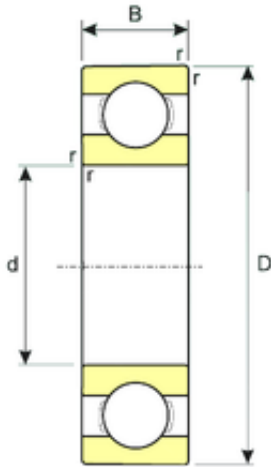

EYA Bearing Roller Industry Co.,Ltd

ISB 624 deep groove ball bearings

Bearing No. 624

Size	4x13x5 mm
Bore Diameter	4 mm
Outer Diameter	13 mm
Width	5 mm
d	4 mm
D	13 mm
B	5 mm
C	5 mm
Weight	0,0031 Kg
Basic dynamic load rating (C)	0,92 kN
Basic static load rating (C0)	0,29 kN
(Grease) Lubrication Speed	51255 r/min

624 Bearing 2D drawings and 3D CAD models