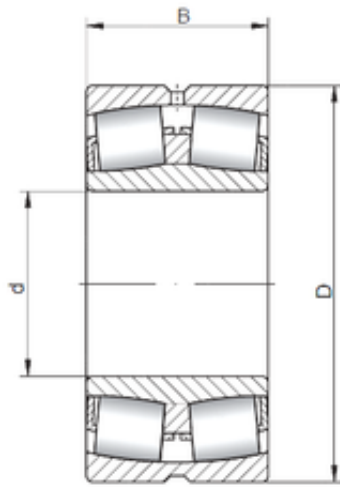

EYA Bearing Roller Industry Co.,Ltd

ISO 240/530W33 spherical roller bearings

Bearing No. 240/530W33

Size	530x780x250 mm
Bore Diameter	530 mm
Outer Diameter	780 mm
Width	250 mm
d	530 mm
D	780 mm
B	250 mm
C	250 mm

240/530W33 Bearing 2D drawings and 3D CAD models