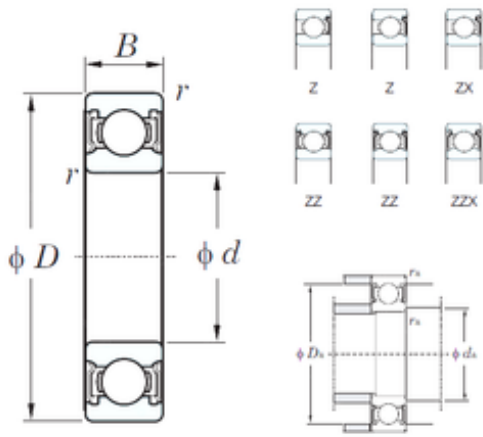

EYA Bearing Roller Industry Co.,Ltd

KOYO 6924ZZ deep groove ball bearings

Bearing No. 6924ZZ

Size	120x165x22 mm
Bore Diameter	120 mm
Outer Diameter	165 mm
Width	22 mm
d	120 mm
D	165 mm
B	22 mm
C	22 mm
r min.	1,1 mm
da min.	126,5 mm
da max	131,5 mm
Da max.	158,5 mm
ra max.	1 mm
Weight	1,41 Kg
Basic dynamic load rating (C)	57,2 kN
Basic static load rating (C0)	56,9 kN
(Grease) Lubrication Speed	3800 r/min

6924ZZ Bearing 2D drawings and 3D CAD models